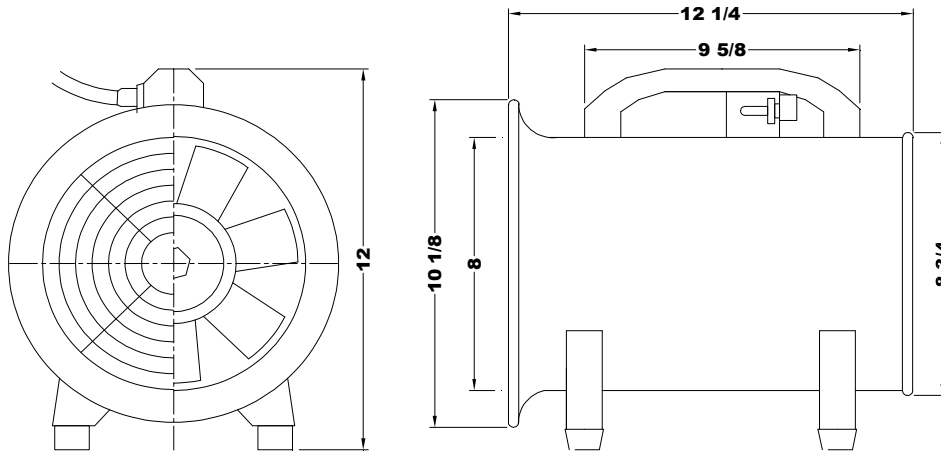

# 8" DIAMETER PORTABLE BLOWER

## Fan Dimensions: